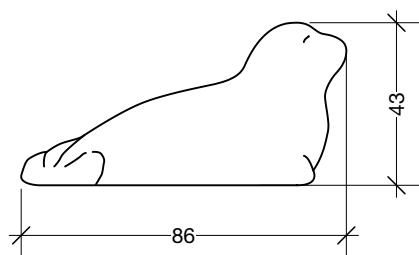

 RAL 9001

Seal

Design: Lissy Boesen
Product number: 0145
Size, approx.: H:43 L:86 W:58 cm
Weight approx.: 135 kg

Use

The sculpture is made for both indoor and outdoor use. It withstands all the seasons of the year, and only becomes more beautiful with time. When played with and touched, the sculpture gains a smooth surface.

Online

The product can be viewed online, link www.lissyboesendesign.com/en/seal

Installation

The play sculpture is made for both indoor and outdoor installation. Make sure the surface can bear the weight of the sculpture and people playing on it. Below the sculpture are two M12 threads, about 5 cm deep for additional mounting.

Delivery

Ex factory 4 to 6 (working) weeks. Securely packaged and delivered on europallet.

Disclaimer

Dimensions are not to be scaled of above drawing. All measurements in centimeter. Deviations can occur in dimension, specifications, and colours. Lissy Boesen Design ApS holds the right to make changes without prior notice. This drawing and all designs herein are sole property of Lissy Boesen Design ApS, Denmark, but can be used for product presentation and implementation in project planning on the above conditions. Do not copy the design.