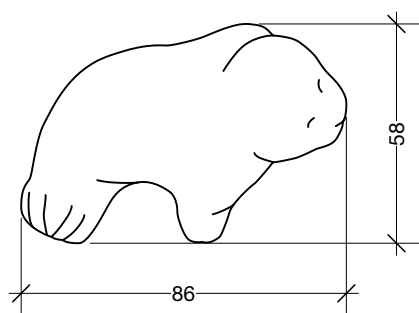

Online

The product can be viewed online, link www.lissyboesendesign.com/en/seal

Installation

The play sculpture is made for both indoor and outdoor installation. Make sure the surface can bear the weight of the sculpture and people playing on it. Below the sculpture are two M12 threads, about 5 cm deep for additional mounting.

Anti-graffiti

All play sculptures are coated with an anti-graffiti treatment for easier maintenance.

Safety

Each country and location can have different safety standards. Always check and follow local standards before final installation.

Delivery

Ex factory 4 to 6 (working) weeks. Securely packaged and delivered on europallet.

Disclaimer

Dimensions are not to be scaled of above drawing. All measurements in centimeter. Deviations can occur in dimension, specifications, and colours. Lissy Boesen Design ApS holds the right to make changes without prior notice. This drawing and all designs herein are sole property of Lissy Boesen Design ApS, Denmark, but can be used for product presentation and implementation in project planning on the above conditions. Do not copy the design.