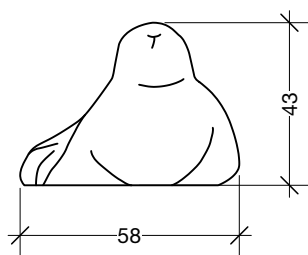

 RAL 9001

Seal

Design: Lissy Boesen
Product number: 0145
Size, approx.: H:43 L:86 W:58 cm
Weight approx.: 135 kg

Use

The sculpture is made for both indoor and outdoor use. It withstands all the seasons of the year, and only becomes more beautiful with time. When played with and touched, the sculpture gains a smooth surface.

Online

The product can be viewed online, link www.lissyboesendesign.com/en/seal

Installation

The play sculpture is made for both indoor and outdoor installation. Make sure the surface can bear the weight of the sculpture and people playing on it. Below the sculpture are two M12 threads, about 5 cm deep for additional mounting.

Delivery

Ex factory 4 to 6 (working) weeks. Securely packaged and delivered on europallet.

Disclaimer

Dimensions are not to be scaled of above drawing. All measurements in centimeter. Deviations can occur in dimension, specifications, and colours. Lissy Boesen Design ApS holds the right to make changes without prior notice. This drawing and all designs herein are sole property of Lissy Boesen Design ApS, Denmark, but can be used for product presentation and implementation in project planning on the above conditions. Do not copy the design.