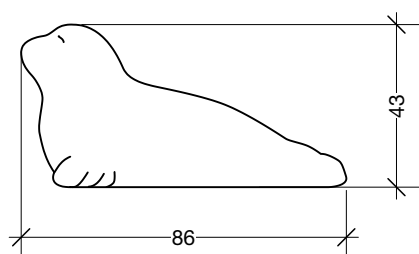

Online

The product can be viewed online, link www.lissyboesendesign.com/en/seal

Installation

The play sculpture is made for both indoor and outdoor installation. Make sure the surface can bear the weight of the sculpture and people playing on it. Below the sculpture are two M12 threads, about 5 cm deep for additional mounting.

Anti-graffiti

All play sculptures are coated with an anti-graffiti treatment for easier maintenance.

Safety

Each country and location can have different safety standards. Always check and follow local standards before final installation.

Delivery

Ex factory 4 to 6 (working) weeks. Securely packaged and delivered on europallet.

Disclaimer

Dimensions are not to be scaled of above drawing. All measurements in centimeter. Deviations can occur in dimension, specifications, and colours. Lissy Boesen Design ApS holds the right to make changes without prior notice. This drawing and all designs herein are sole property of Lissy Boesen Design ApS, Denmark, but can be used for product presentation and implementation in project planning on the above conditions. Do not copy the design.