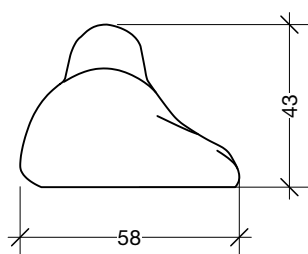

Online

The product can be viewed online, link www.lissyboesendesign.com/en/seal

Installation

The play sculpture is made for both indoor and outdoor installation. Make sure the surface can bear the weight of the sculpture and people playing on it. Below the sculpture are two M12 threads, about 5 cm deep for additional mounting.

Anti-graffiti

All play sculptures are coated with an anti-graffiti treatment for easier maintenance.

Safety

Each country and location can have different safety standards. Always check and follow local standards before final installation.

Delivery

Ex factory 4 to 6 (working) weeks. Securely packaged and delivered on europallet.

Disclaimer

Dimensions are not to be scaled of above drawing. All measurements in centimeter. Deviations can occur in dimension, specifications, and colours. Lissy Boesen Design ApS holds the right to make changes without prior notice. This drawing and all designs herein are sole property of Lissy Boesen Design ApS, Denmark, but can be used for product presentation and implementation in project planning on the above conditions. Do not copy the design.