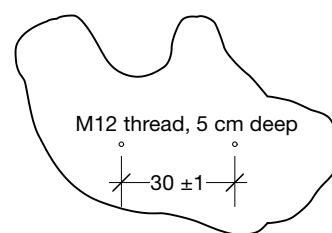

Online

The product can be viewed online, link www.lissyboesendesign.com/en/seal

Installation

The play sculpture is made for both indoor and outdoor installation. Make sure the surface can bear the weight of the sculpture and people playing on it. Below the sculpture are two M12 threads, about 5 cm deep for additional mounting.

Anti-graffiti

All play sculptures are coated with an anti-graffiti treatment for easier maintenance.

Safety

Each country and location can have different safety standards. Always check and follow local standards before final installation.

Delivery

Ex factory 4 to 6 (working) weeks. Securely packaged and delivered on europallet.

Disclaimer

Dimensions are not to be scaled of above drawing. All measurements in centimeter. Deviations can occur in dimension, specifications, and colours. Lissy Boesen Design ApS holds the right to make changes without prior notice. This drawing and all designs herein are sole property of Lissy Boesen Design ApS, Denmark, but can be used for product presentation and implementation in project planning on the above conditions. Do not copy the design.