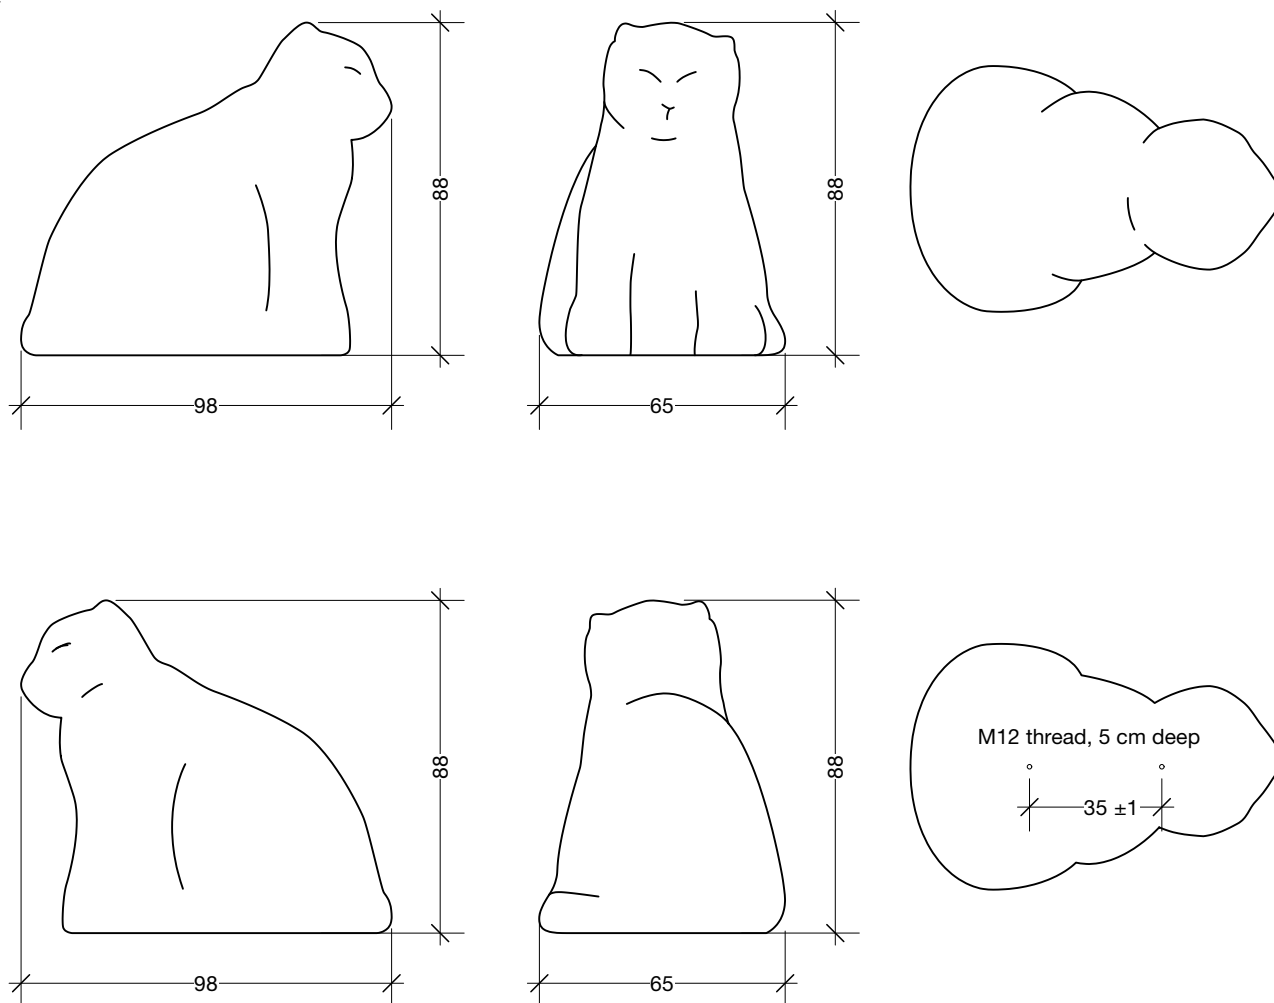

Online

The product can be viewed online, link www.lissyboesendesign.com/en/sitting-cat

Installation

The play sculpture is made for both indoor and outdoor installation. Make sure the surface can bear the weight of the sculpture and people playing on it. Below the sculpture are two M12 threads, about 5 cm deep for additional mounting.

Anti-graffiti

All play sculptures are coated with an anti-graffiti treatment for easier maintenance.

Safety

Each country and location can have different safety standards. Always check and follow local standards before final installation.

Delivery

Ex factory 4 to 6 (working) weeks. Securely packaged and delivered on europallet.

Disclaimer

Dimensions are not to be scaled of above drawing. All measurements in centimeter. Deviations can occur in dimension, specifications, and colours. Lissy Boesen Design ApS holds the right to make changes without prior notice. This drawing and all designs herein are sole property of Lissy Boesen Design ApS, Denmark, but can be used for product presentation and implementation in project planning on the above conditions. Do not copy the design.