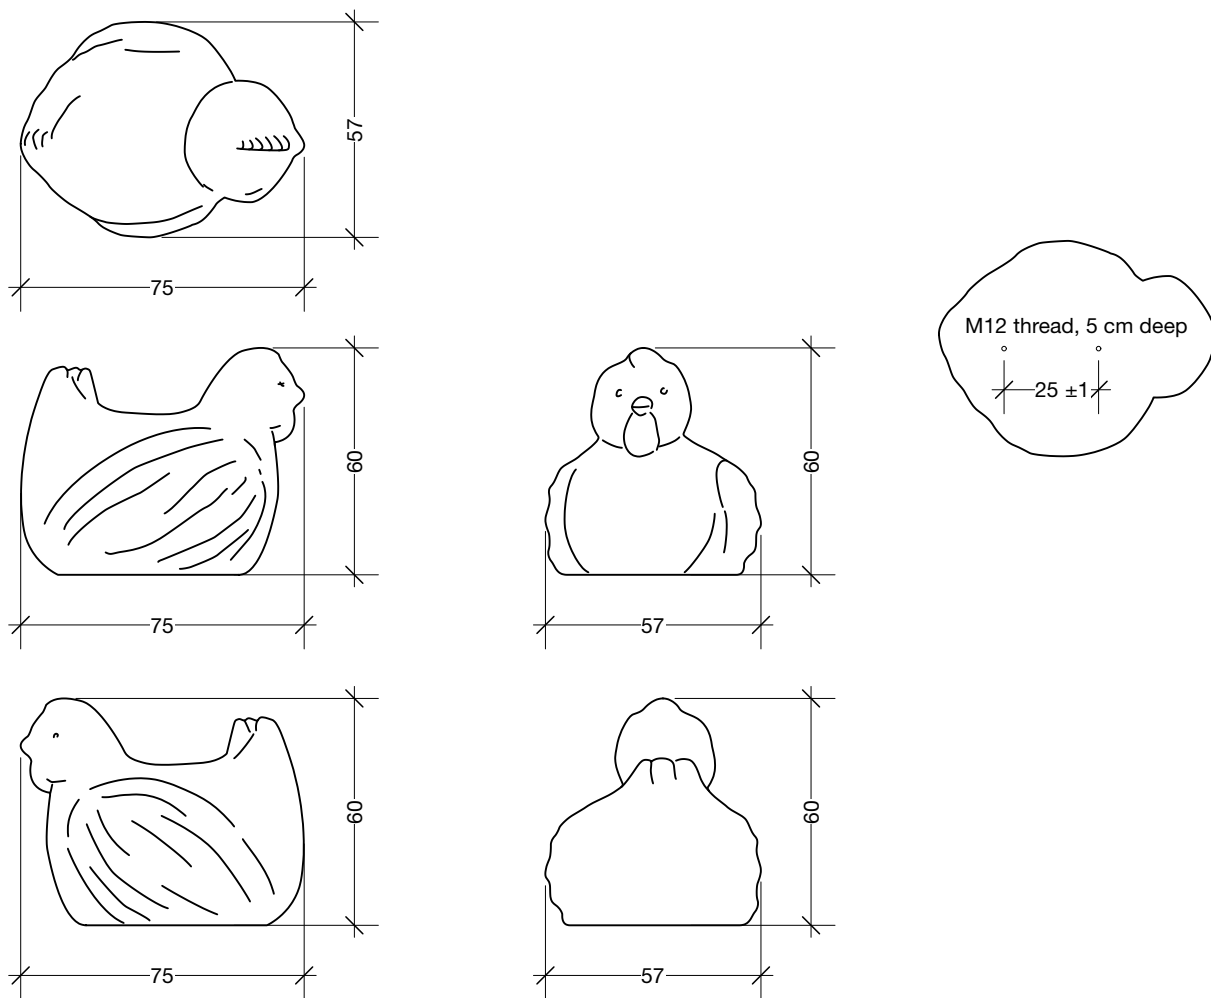

Online

The product can be viewed online, link www.lissyboesendesign.com/en/hen

Installation

The play sculpture is made for both indoor and outdoor installation. Make sure the surface can bear the weight of the sculpture and people playing on it. Below the sculpture are two M12 threads, about 5 cm deep for additional mounting.

Anti-graffiti

All play sculptures are coated with an anti-graffiti treatment for easier maintenance.

Safety

Each country and location can have different safety standards. Always check and follow local standards before final installation.

Delivery

Ex factory 4 to 6 (working) weeks. Securely packaged and delivered on europallet.

Disclaimer

Dimensions are not to be scaled of above drawing. All measurements in centimeter. Deviations can occur in dimension, specifications, and colours. Lissy Boesen Design ApS holds the right to make changes without prior notice. This drawing and all designs herein are sole property of Lissy Boesen Design ApS, Denmark, but can be used for product presentation and implementation in project planning on the above conditions. Do not copy the design.